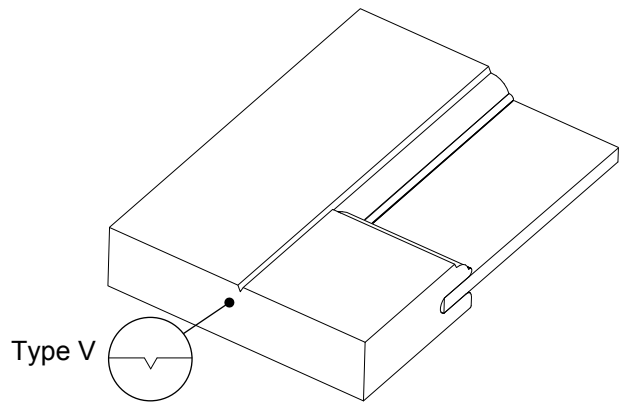

EDGE PROFILES

PROFILE #	cross sections	profile views	PROFILE #	cross sections	profile views
1			6		
2			7		
3			8		
4			10		
5			11		

! Only available on some specific doors.

! Not available for Thermo Doors.

! Not available for MDF Doors.

! Only available for Thermo Doors.

CONSTRUCTION JOINT

As an entirely natural material, wood is in a constant state of expansion and contraction. This is largely due to the variation of relative humidity in the house. Generally in our market, the North Eastern region of North America, the air is quite humid in the summer and dry in the winter. This last point is accentuated when heating houses in the cold dry winter months and not re-introducing humidity into the air. Because of this variation in relative humidity, hairline cracks at the joints on the finished surface of cabinet doors and frames may form. The appearance of these naturally-forming cracks will not diminish the strength of the joints, and are part of the normal settling process of finely-crafted wooden cabinetry. Doors with construction joints will conceal this issue.

! Not available on all door styles, ask your local dealer to check door specs for details.