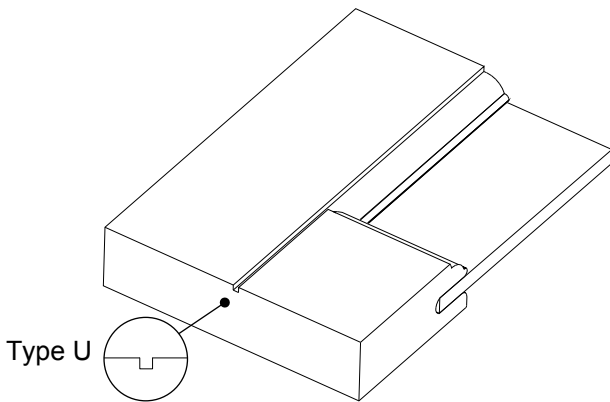

EDGE PROFILES

PROFILE #	cross sections	profile views	PROFILE #	cross sections	profile views
1			6		
2			7		
3			8		
4			10		
5			11		

! Only available on some specific doors.

! Not available for Thermo Doors.

! Not available for MDF Doors.

! Only available for Thermo Doors.

CONSTRUCTION JOINT

As an entirely natural material, wood is in a constant state of expansion and contraction. This is largely due to the variation of relative humidity in the house. Generally in our market, the North Eastern region of North America, the air is quite humid in the summer and dry in the winter. This last point is accentuated when heating houses in the cold dry winter months and not re-introducing humidity into the air. Because of this variation in relative humidity, hairline cracks at the joints on the finished surface of cabinet doors and frames may form. The appearance of these naturally-forming cracks will not diminish the strength of the joints, and are part of the normal settling process of finely-crafted wooden cabinetry. Doors with construction joints will conceal this issue.

! Not available on all door styles, ask your local dealer to check door specs for details.