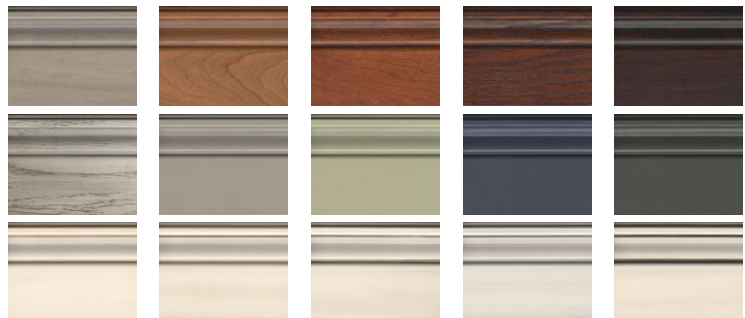

Roman
C-M-O-P

Concord
C-M-O-P

Queen Anne
C-M-O-P

Princess
C-M-O-P

80+ FINISHES TO CHOOSE FROM

At Triangle Kitchen we are known for our superior quality of finish. We offer a designer palette of paints for a smooth consistent look or stains that enhance the natural character and grain of wood. Our superior paints, stains and other finishes are applied to Maple, Oak, Cherry, Pine, Walnut and White Oak Rift Cut. From light to dark or subtle to dramatic, the options are endless.

COVER INFO: Doors: Urban / Species: TFL / Finish: High Gloss White

Note: Actual appearance of products presented in this brochure may vary due to commercial printing limitations, variations in lighting and the natural aging properties of woods and finishes. In order to view true door & finish samples, please visit your authorized dealer.